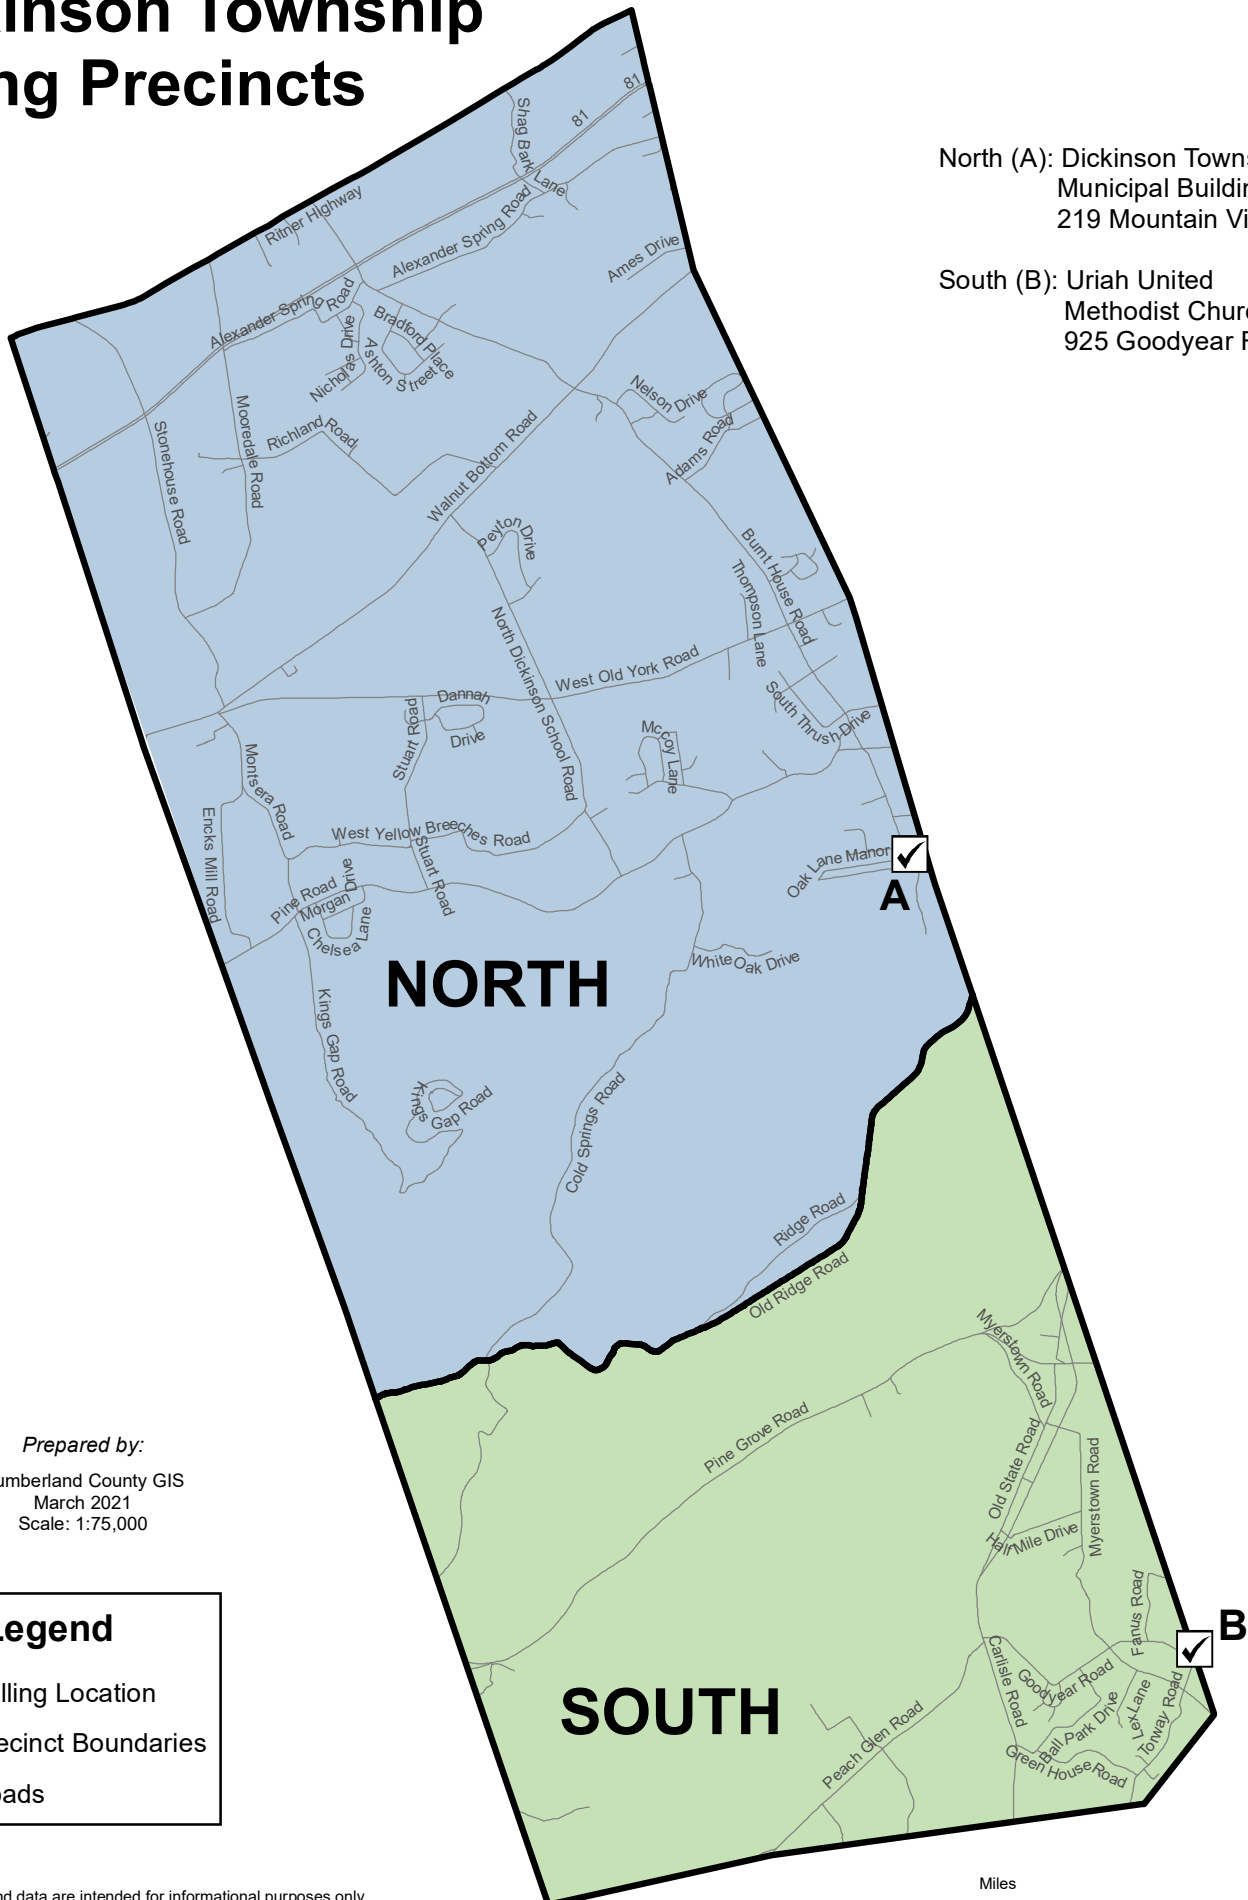

Dickinson Township Voting Precincts

North (A): Dickinson Township
Municipal Building
219 Mountain View Road

South (B): Uriah United
Methodist Church
925 Goodyear Road

Prepared by:
Cumberland County GIS
March 2021
Scale: 1:75,000

Legend

- Polling Location
- Precinct Boundaries
- Roads

Disclaimer: Map and data are intended for informational purposes only. No guarantee is made as to the accuracy of the map and data and they should not be relied upon for any purpose other than general information.