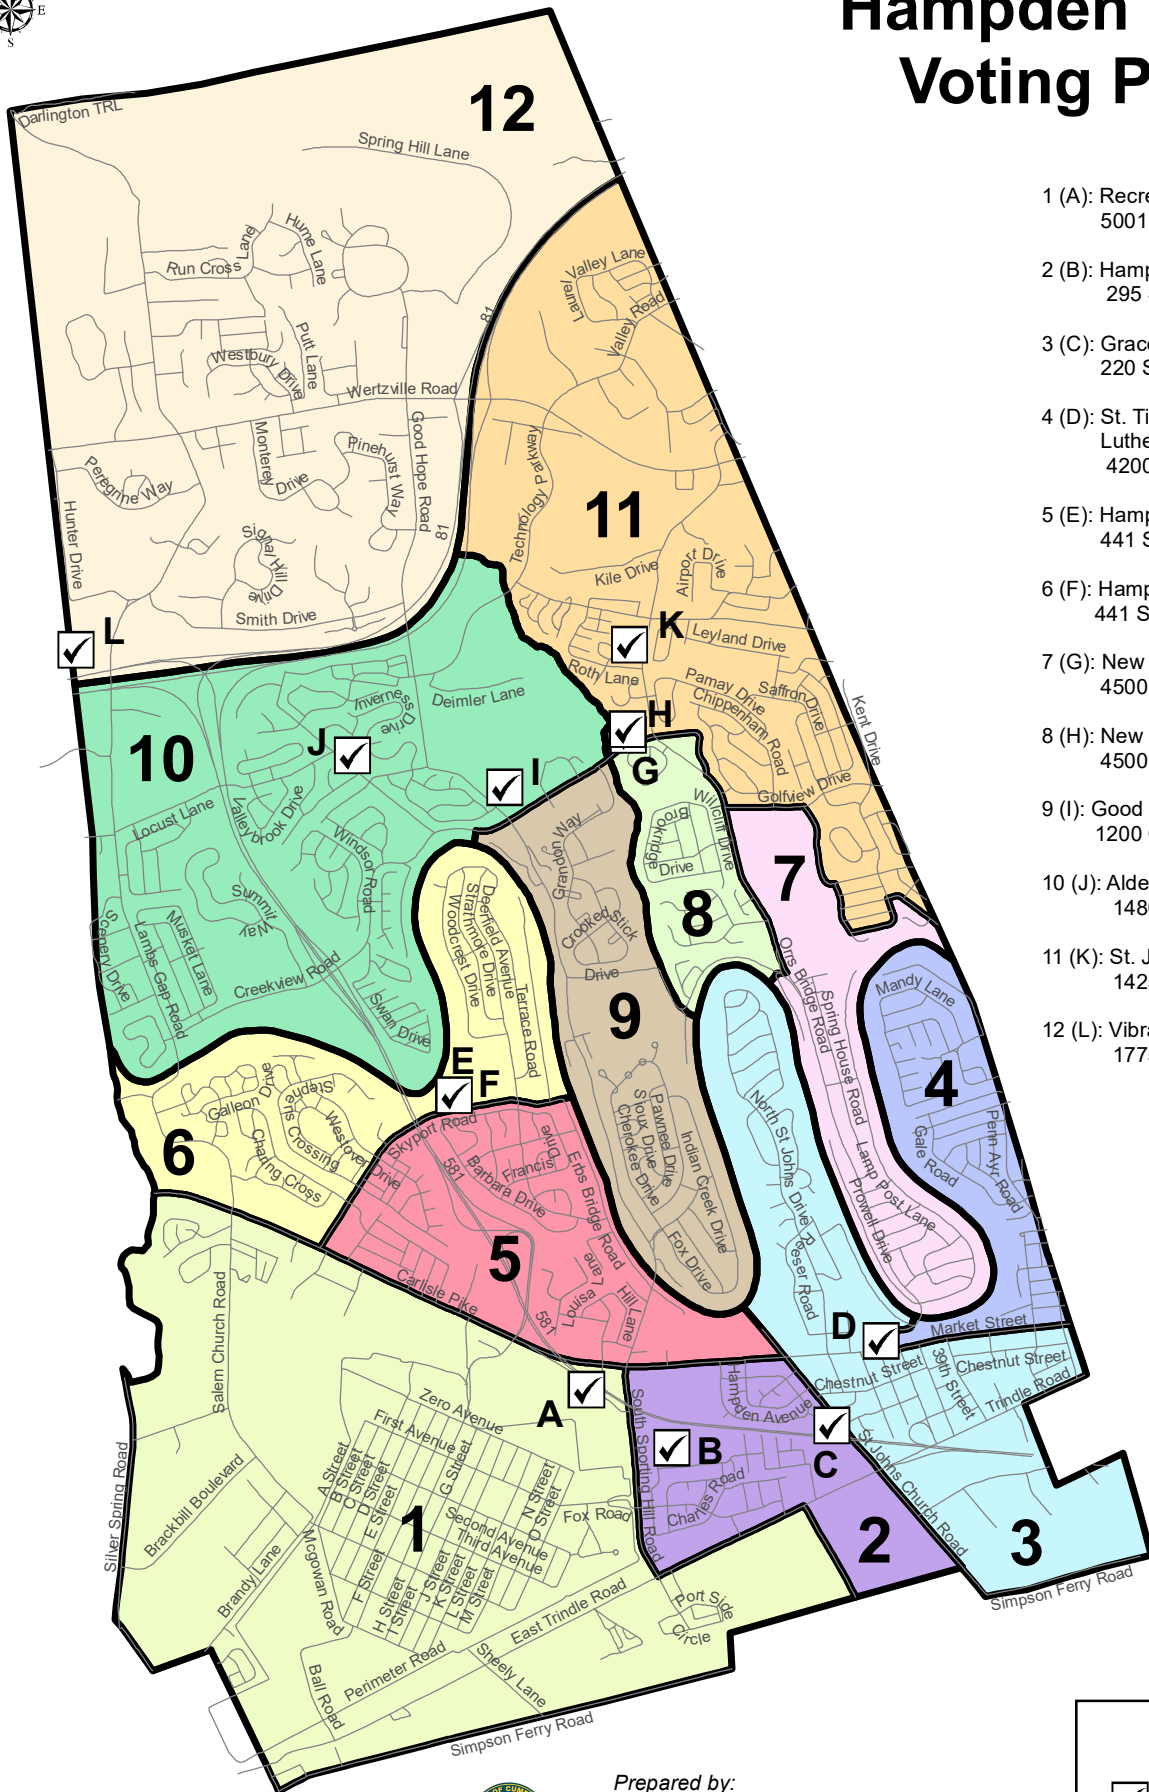

# Hampden Township Voting Precincts

- 1 (A): Recreation Building  
5001 Hampden Park Drive
- 2 (B): Hampden Twp. Sporting Hill Station  
295 South Sporting Hill Road
- 3 (C): Graceway Church of God  
220 St. Johns Church Road
- 4 (D): St. Timothy Evangelical  
Lutheran Church  
4200 Carlisle Pike
- 5 (E): Hampden Elementary School  
441 Skyport Road
- 6 (F): Hampden Elementary School  
441 Skyport Road
- 7 (G): New Covenant Fellowship  
4500 Creekview Road
- 8 (H): New Covenant Fellowship  
4500 Creekview Road
- 9 (I): Good Hope Station  
1200 Good Hope Road
- 10 (J): Aldersgate United Methodist Church  
1480 Jerusalem Road
- 11 (K): St. James Presbyterian Church  
1425 Orrs Bridge Road
- 12 (L): Vibrant - A Christian Church  
1775 Lambs Gap Road

**Legend**

- Polling Location
- Precinct Boundaries
- Road

Prepared by:

Cumberland County GIS

March 2021

Scale: 1:45,000

Miles

Disclaimer: Map and data are intended for informational purposes only. No guarantee is made as to the accuracy of the map and data and they should not be relied upon for any purpose other than general information.