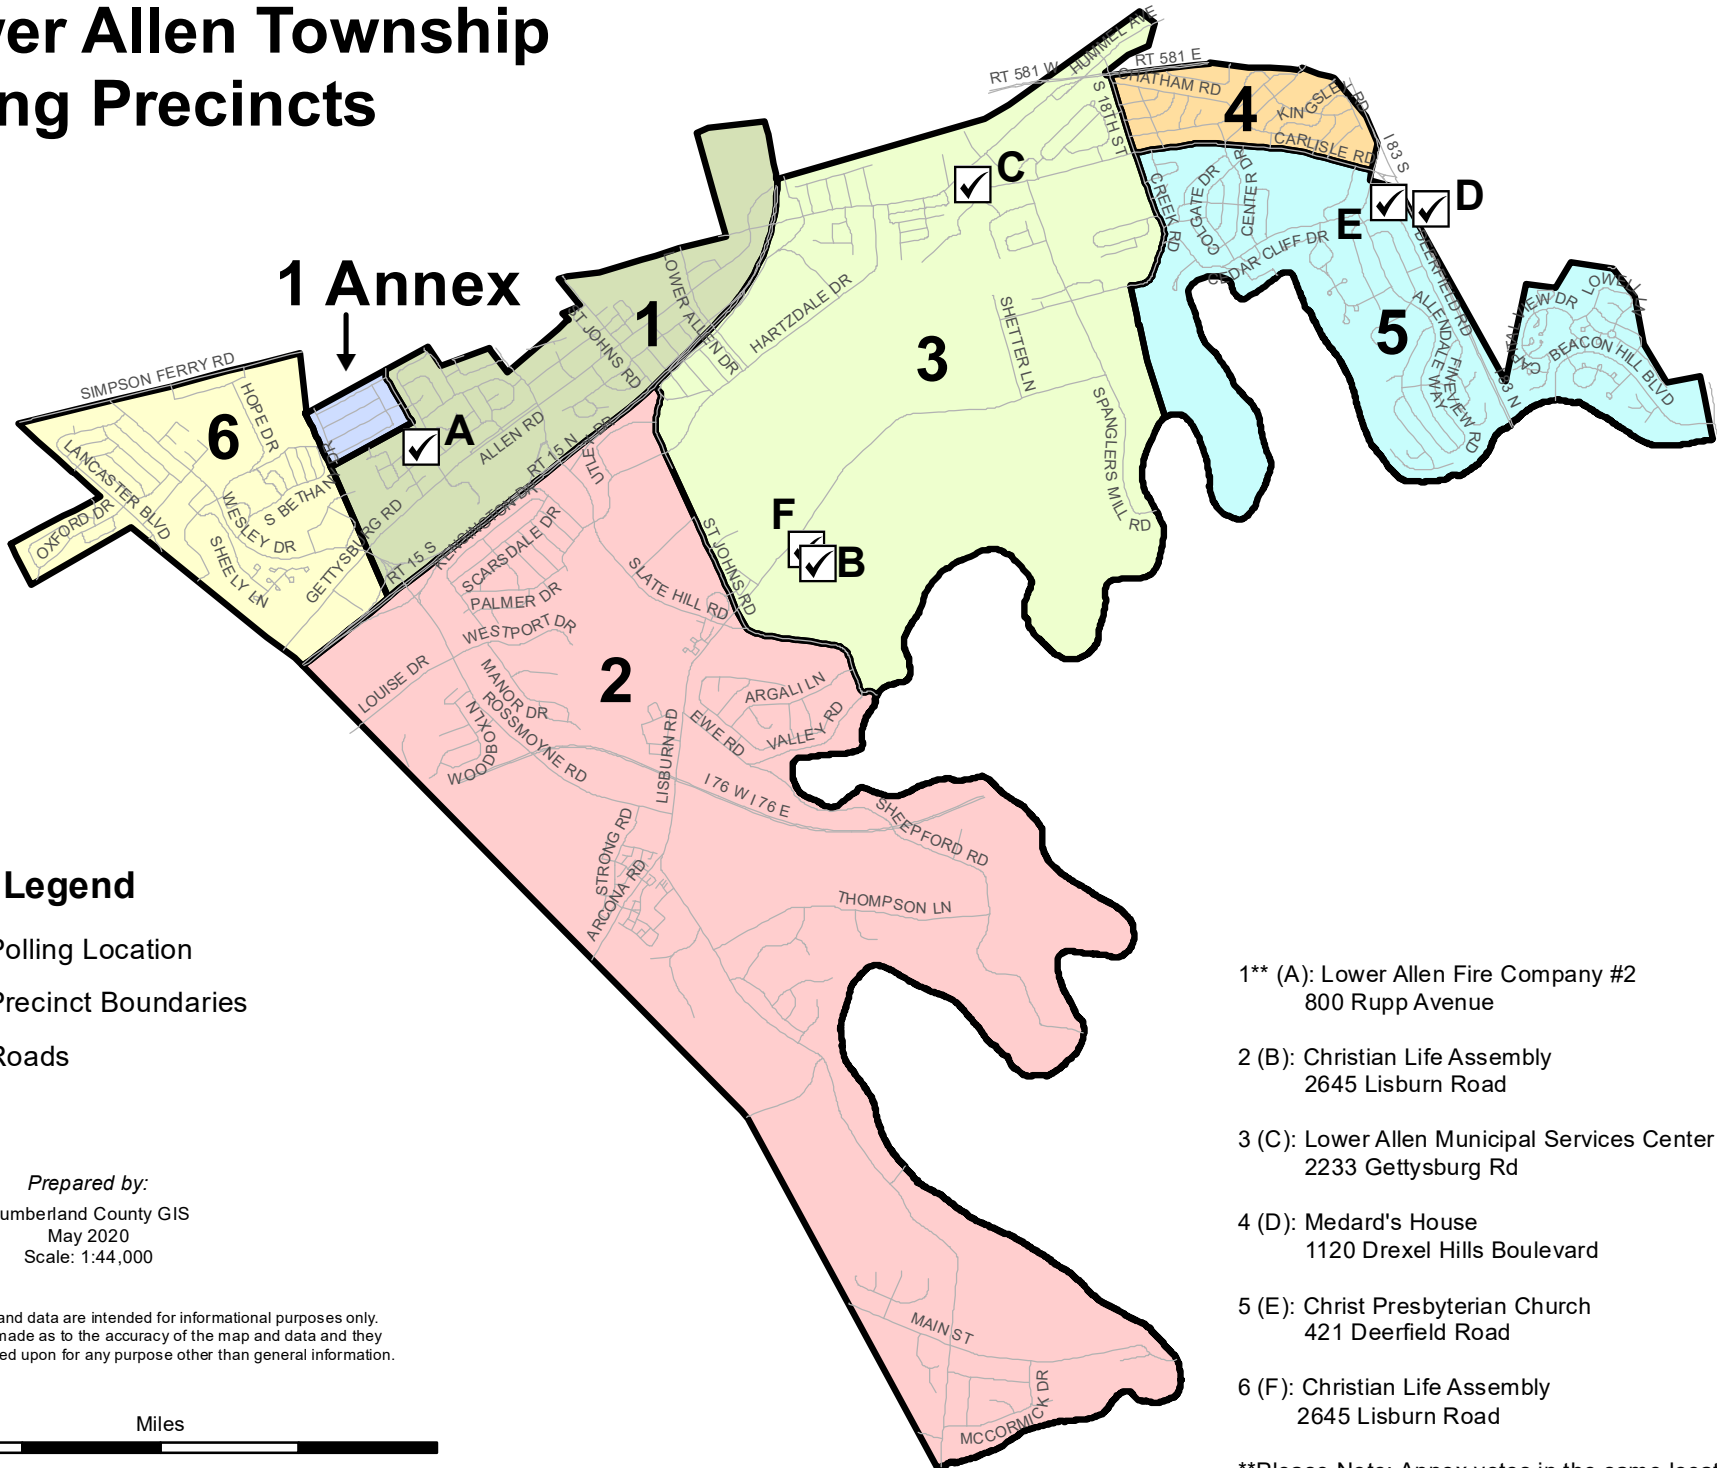

Lower Allen Township Voting Precincts

Legend

-  Polling Location
-  Precinct Boundaries
-  Roads

Prepared by:
Cumberland County GIS
May 2020
Scale: 1:44,000

Disclaimer: Map and data are intended for informational purposes only. No guarantee is made as to the accuracy of the map and data and they should not be relied upon for any purpose other than general information.

- 1** (A): Lower Allen Fire Company #2
800 Rupp Avenue
- 2 (B): Christian Life Assembly
2645 Lisburn Road
- 3 (C): Lower Allen Municipal Services Center
2233 Gettysburg Rd
- 4 (D): Medard's House
1120 Drexel Hills Boulevard
- 5 (E): Christ Presbyterian Church
421 Deerfield Road
- 6 (F): Christian Life Assembly
2645 Lisburn Road

**Please Note: Annex votes in the same location as LA 1.