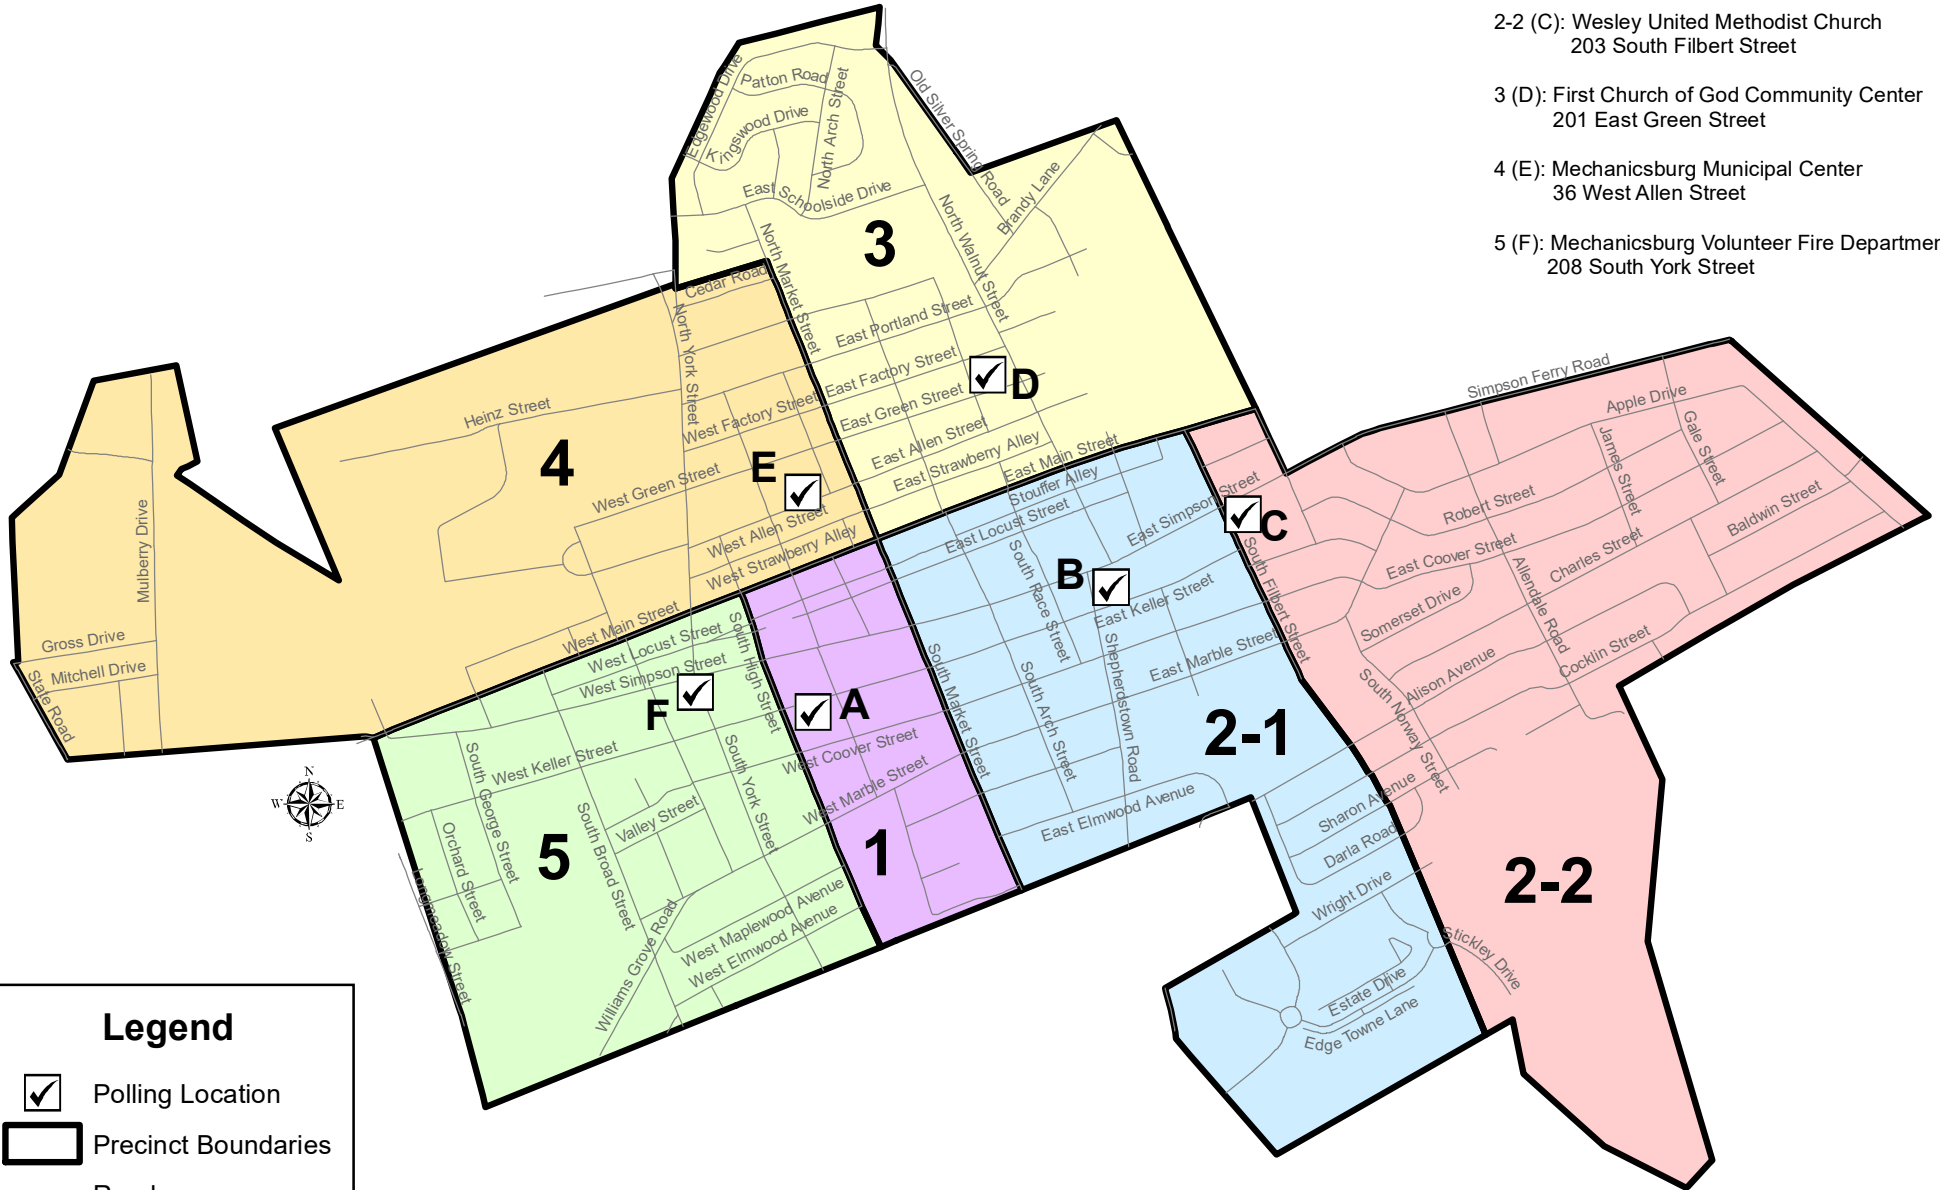

Mechanicsburg Borough Voting Precincts

- 1 (A): St. Mark Lutheran Church
117 W. Keller Street
- 2-1 (B): Mechanicsburg Presbyterian Church
300 East Simpson Street
- 2-2 (C): Wesley United Methodist Church
203 South Filbert Street
- 3 (D): First Church of God Community Center
201 East Green Street
- 4 (E): Mechanicsburg Municipal Center
36 West Allen Street
- 5 (F): Mechanicsburg Volunteer Fire Department
208 South York Street

Legend

- Polling Location
- Precinct Boundaries
- Roads

Disclaimer: Map and data are intended for informational purposes only. No guarantee is made as to the accuracy of the map and data and they should not be relied upon for any purpose other than general information.

Prepared by:
Cumberland County GIS
October 2020
Scale: 1:18,000