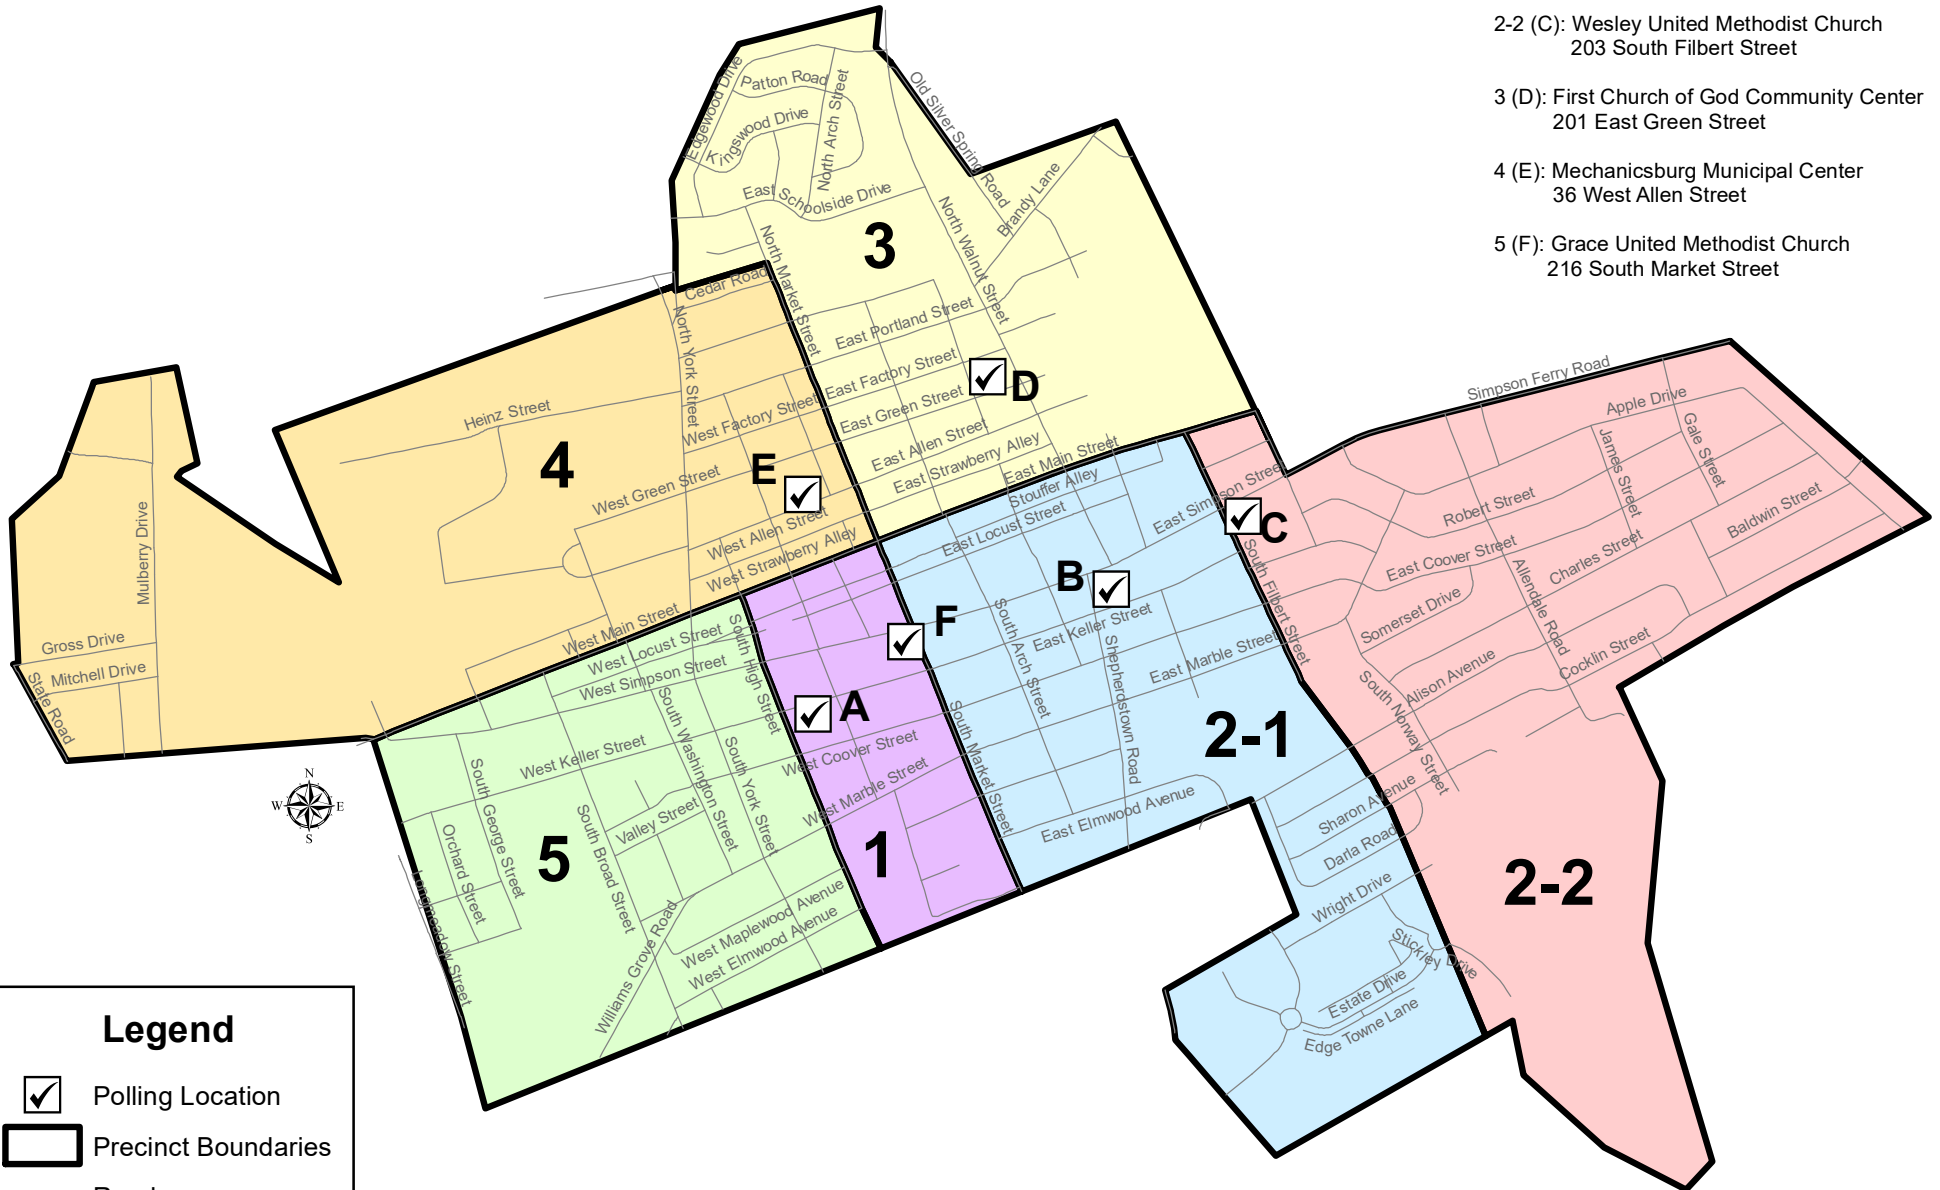

Mechanicsburg Borough Voting Precincts

- 1 (A): St. Mark Lutheran Church
117 W. Keller Street
- 2-1 (B): Mechanicsburg Presbyterian Church
300 East Simpson Street
- 2-2 (C): Wesley United Methodist Church
203 South Filbert Street
- 3 (D): First Church of God Community Center
201 East Green Street
- 4 (E): Mechanicsburg Municipal Center
36 West Allen Street
- 5 (F): Grace United Methodist Church
216 South Market Street

Legend

- Polling Location
- Precinct Boundaries
- Roads

Disclaimer: Map and data are intended for informational purposes only. No guarantee is made as to the accuracy of the map and data and they should not be relied upon for any purpose other than general information.

Prepared by:
Cumberland County GIS
March 2022
Scale: 1:18,000