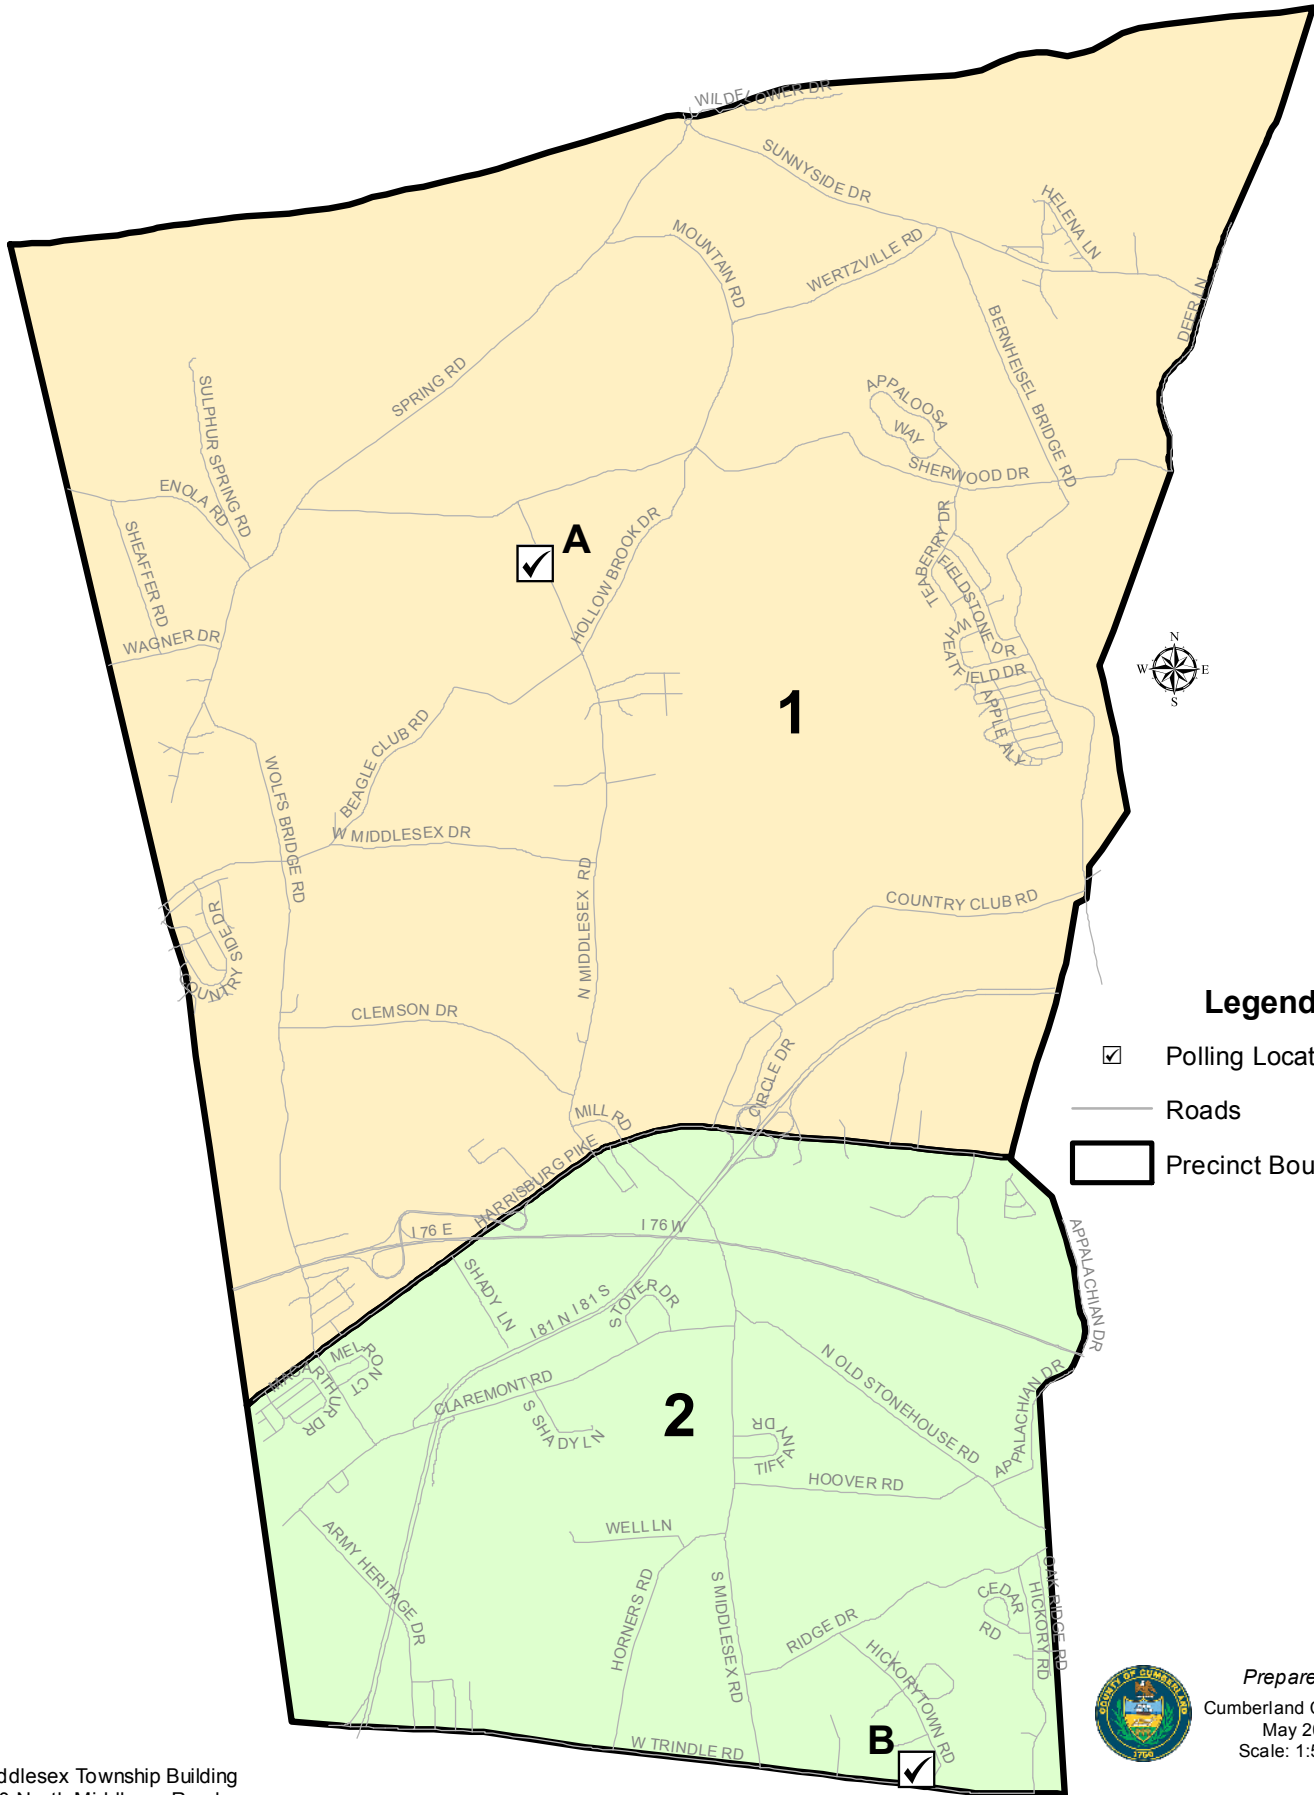

Middlesex Township Voting Precincts

1 (A): Middlesex Township Building
350 North Middlesex Road

2 (B): Hickorytown United Methodist Church
1510 W Trindle Road

Disclaimer: Map and data are intended for informational purposes only. No guarantee is made as to the accuracy of the map and data and they should not be relied upon for any purpose other than general information.

Prepared by:
Cumberland County GIS
May 2018
Scale: 1:50,000