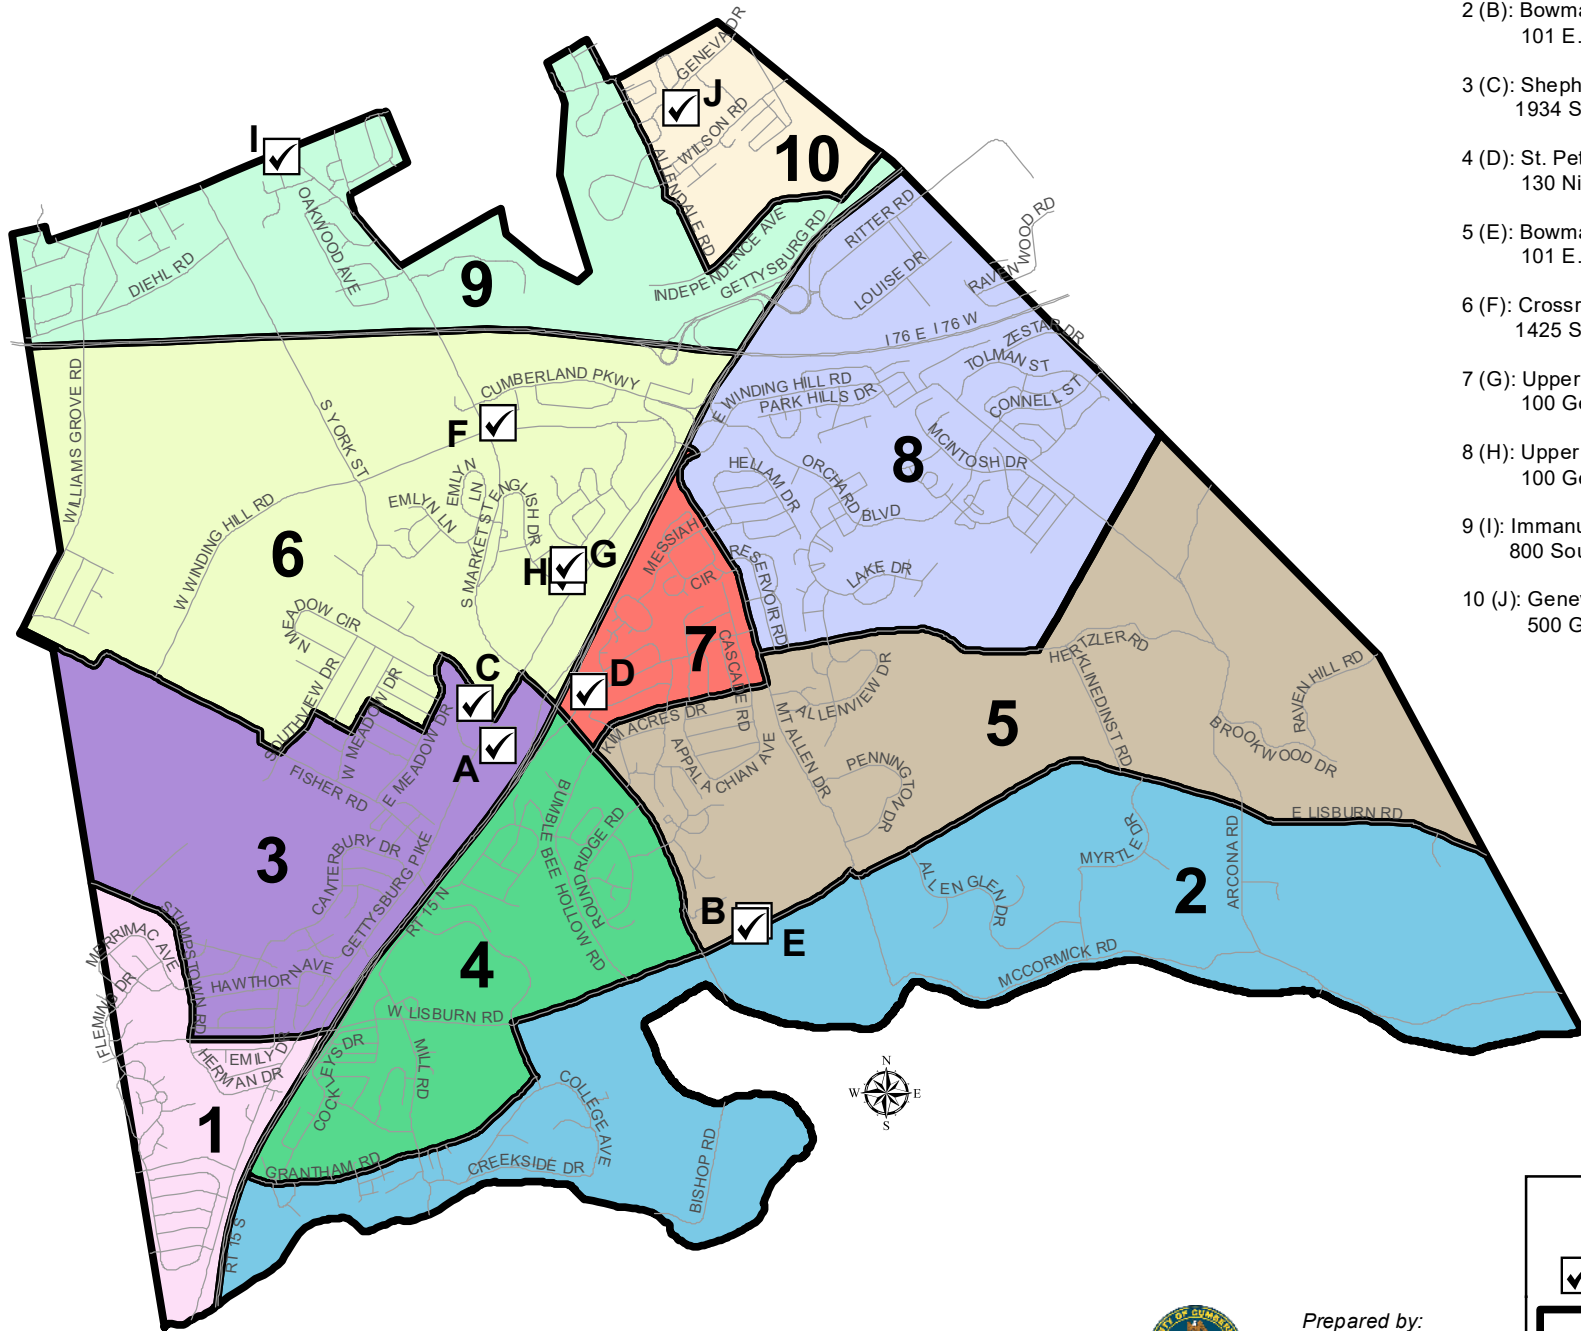

Upper Allen Township Voting Precincts

- 1 (A): Daybreak Church
321 Gettysburg Pike
- 2 (B): Bowmansdale Church of God, CE Bldg.
101 E. Lisburn Road
- 3 (C): Shepherdstown United Methodist Church
1934 S York Street
- 4 (D): St. Peter Lutheran Church
130 Nittany Drive
- 5 (E): Bowmansdale Church of God
101 E. Lisburn Road
- 6 (F): Crossroads Community Church
1425 S Market Street
- 7 (G): Upper Allen Municipal Building
100 Gettysburg Pike
- 8 (H): Upper Allen Municipal Building
100 Gettysburg Pike
- 9 (I): Immanuel Alliance Church
800 South Market Street
- 10 (J): Geneva Green Apartments, Building I
500 Geneva Drive

Disclaimer: Map and data are intended for informational purposes only. No guarantee is made as to the accuracy of the map and data and they should not be relied upon for any purpose other than general information.

Prepared by:
Cumberland County GIS
May 2020
Scale: 1:41,000

Legend

- Polling Location
- Precinct Boundaries
- Roads