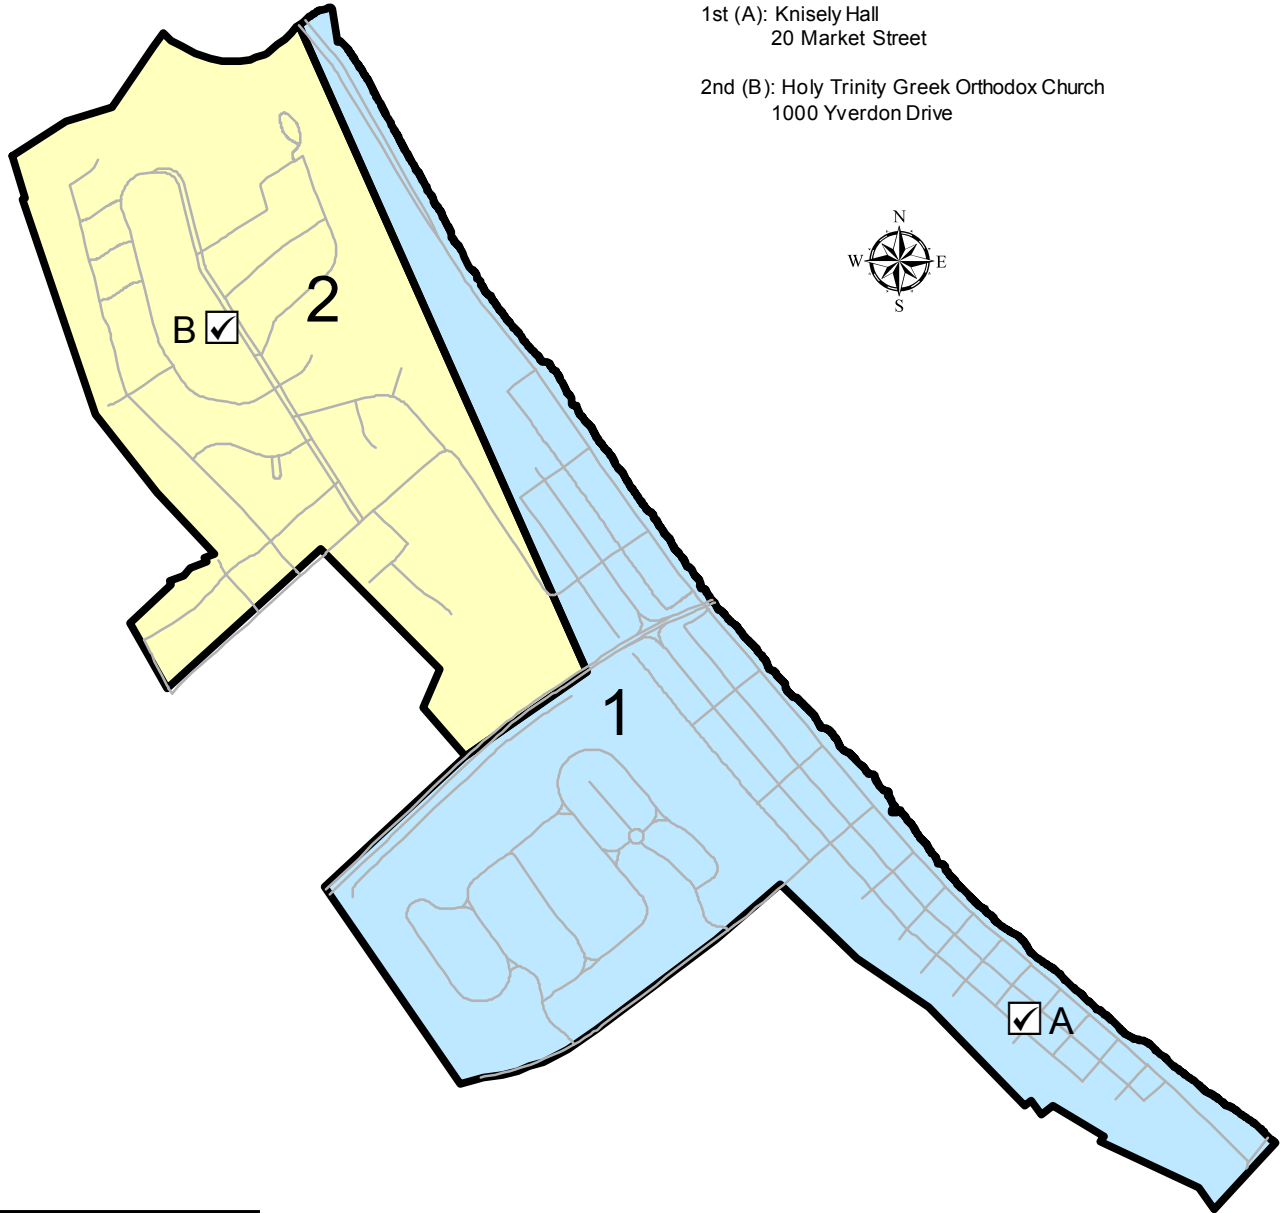

# Wormleysburg Borough Voting Precincts

1st (A): Knisely Hall  
20 Market Street

2nd (B): Holy Trinity Greek Orthodox Church  
1000 Yverdon Drive

**Legend**

- Polling Location
- Roads

**Voting Precincts**

- Precinct Boundaries
- Wormleysburg 1
- Wormleysburg 2

Prepared by:  
Cumberland County GIS  
May 2018