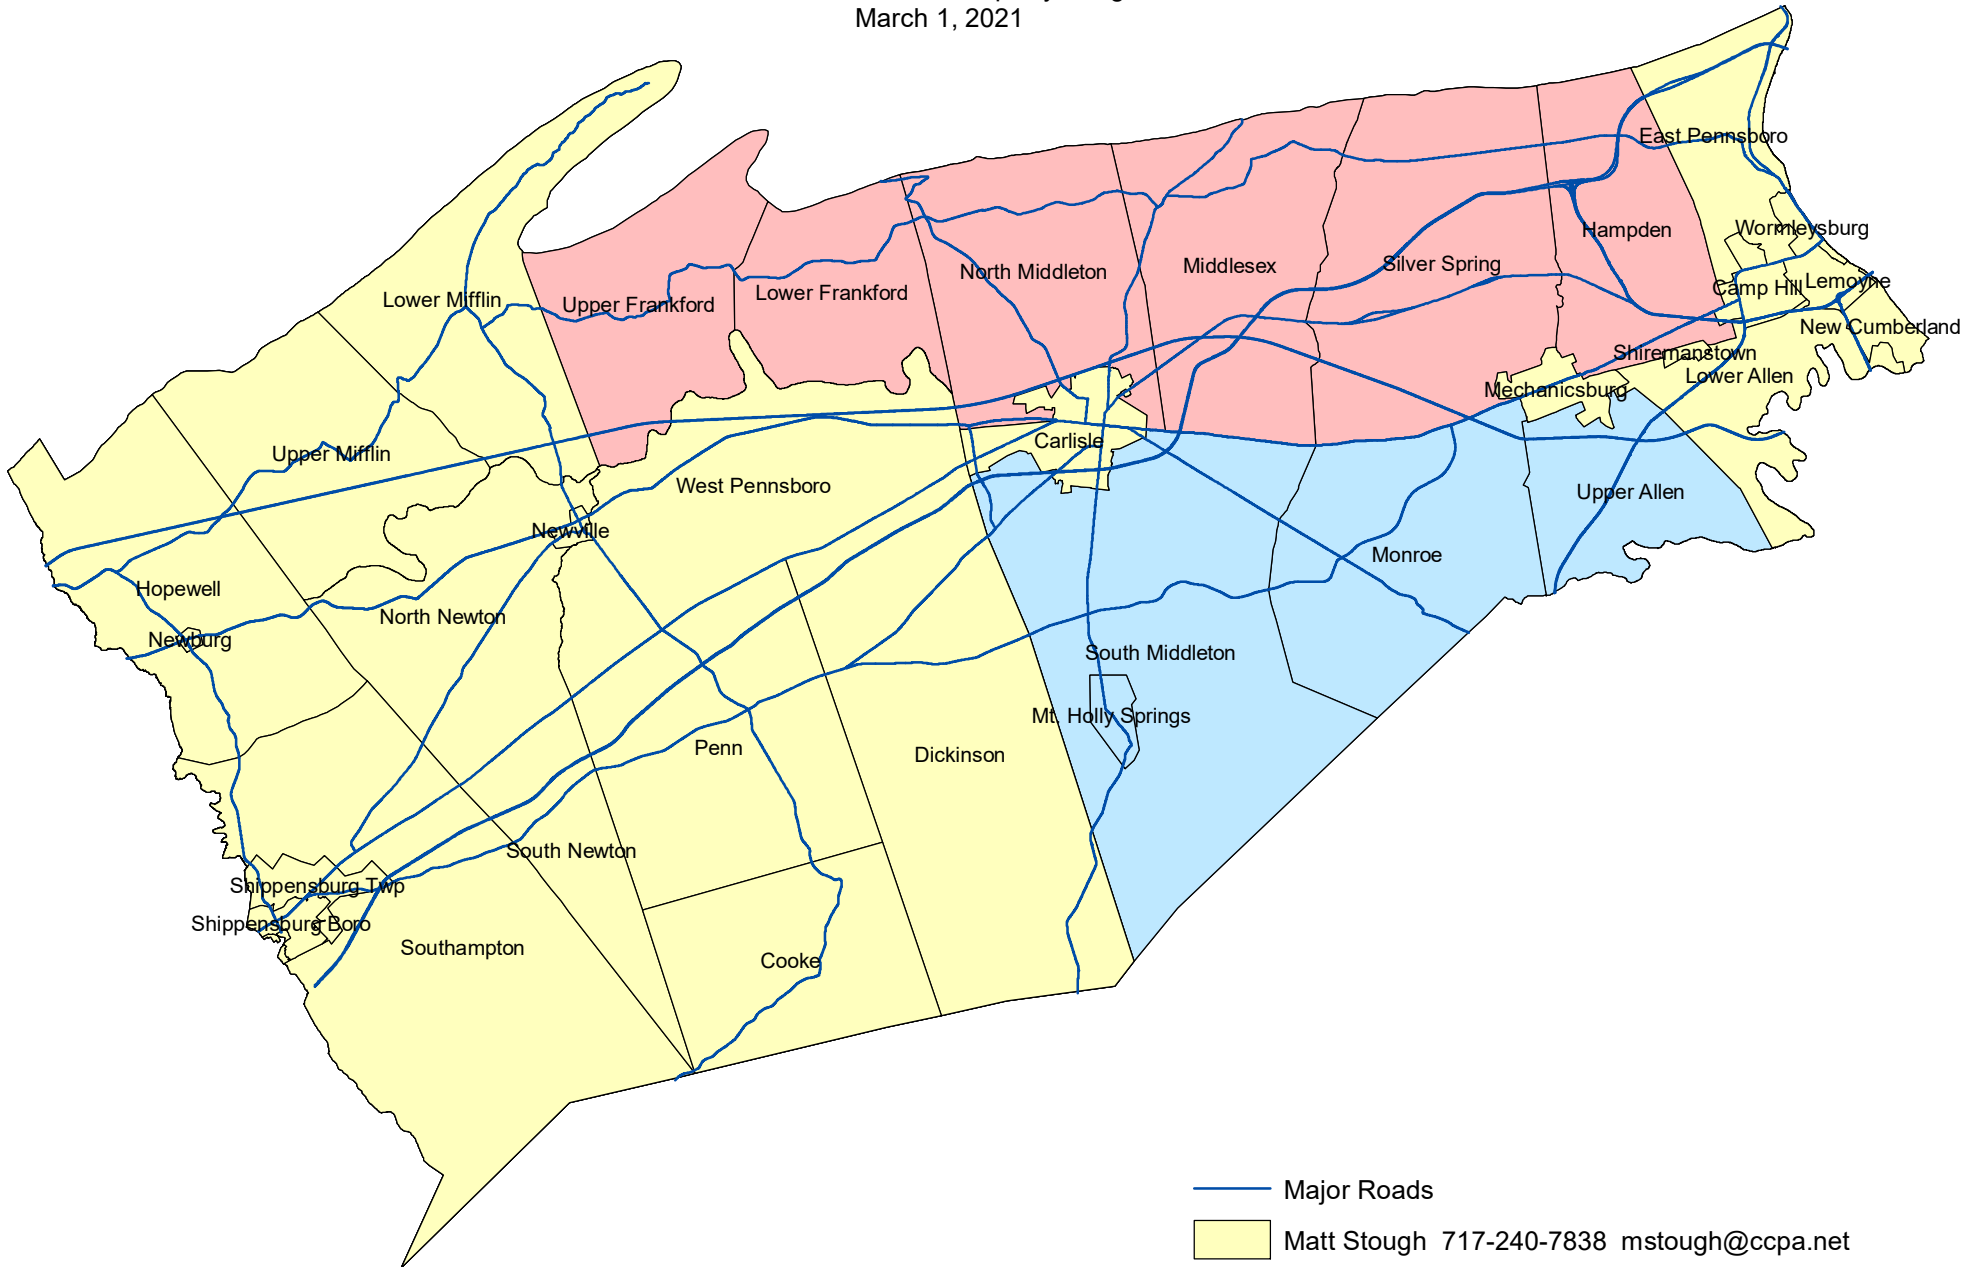

Cumberland County Conservation District

Erosion Control Staff Municipality Assignments
March 1, 2021

- Major Roads
- Matt Stough 717-240-7838 mstough@ccpa.net
- Kim Falvey 717-240-5359 kfalvey@ccpa.net
- Vince McCollum 717-240-6169 vmccollum@ccpa.net